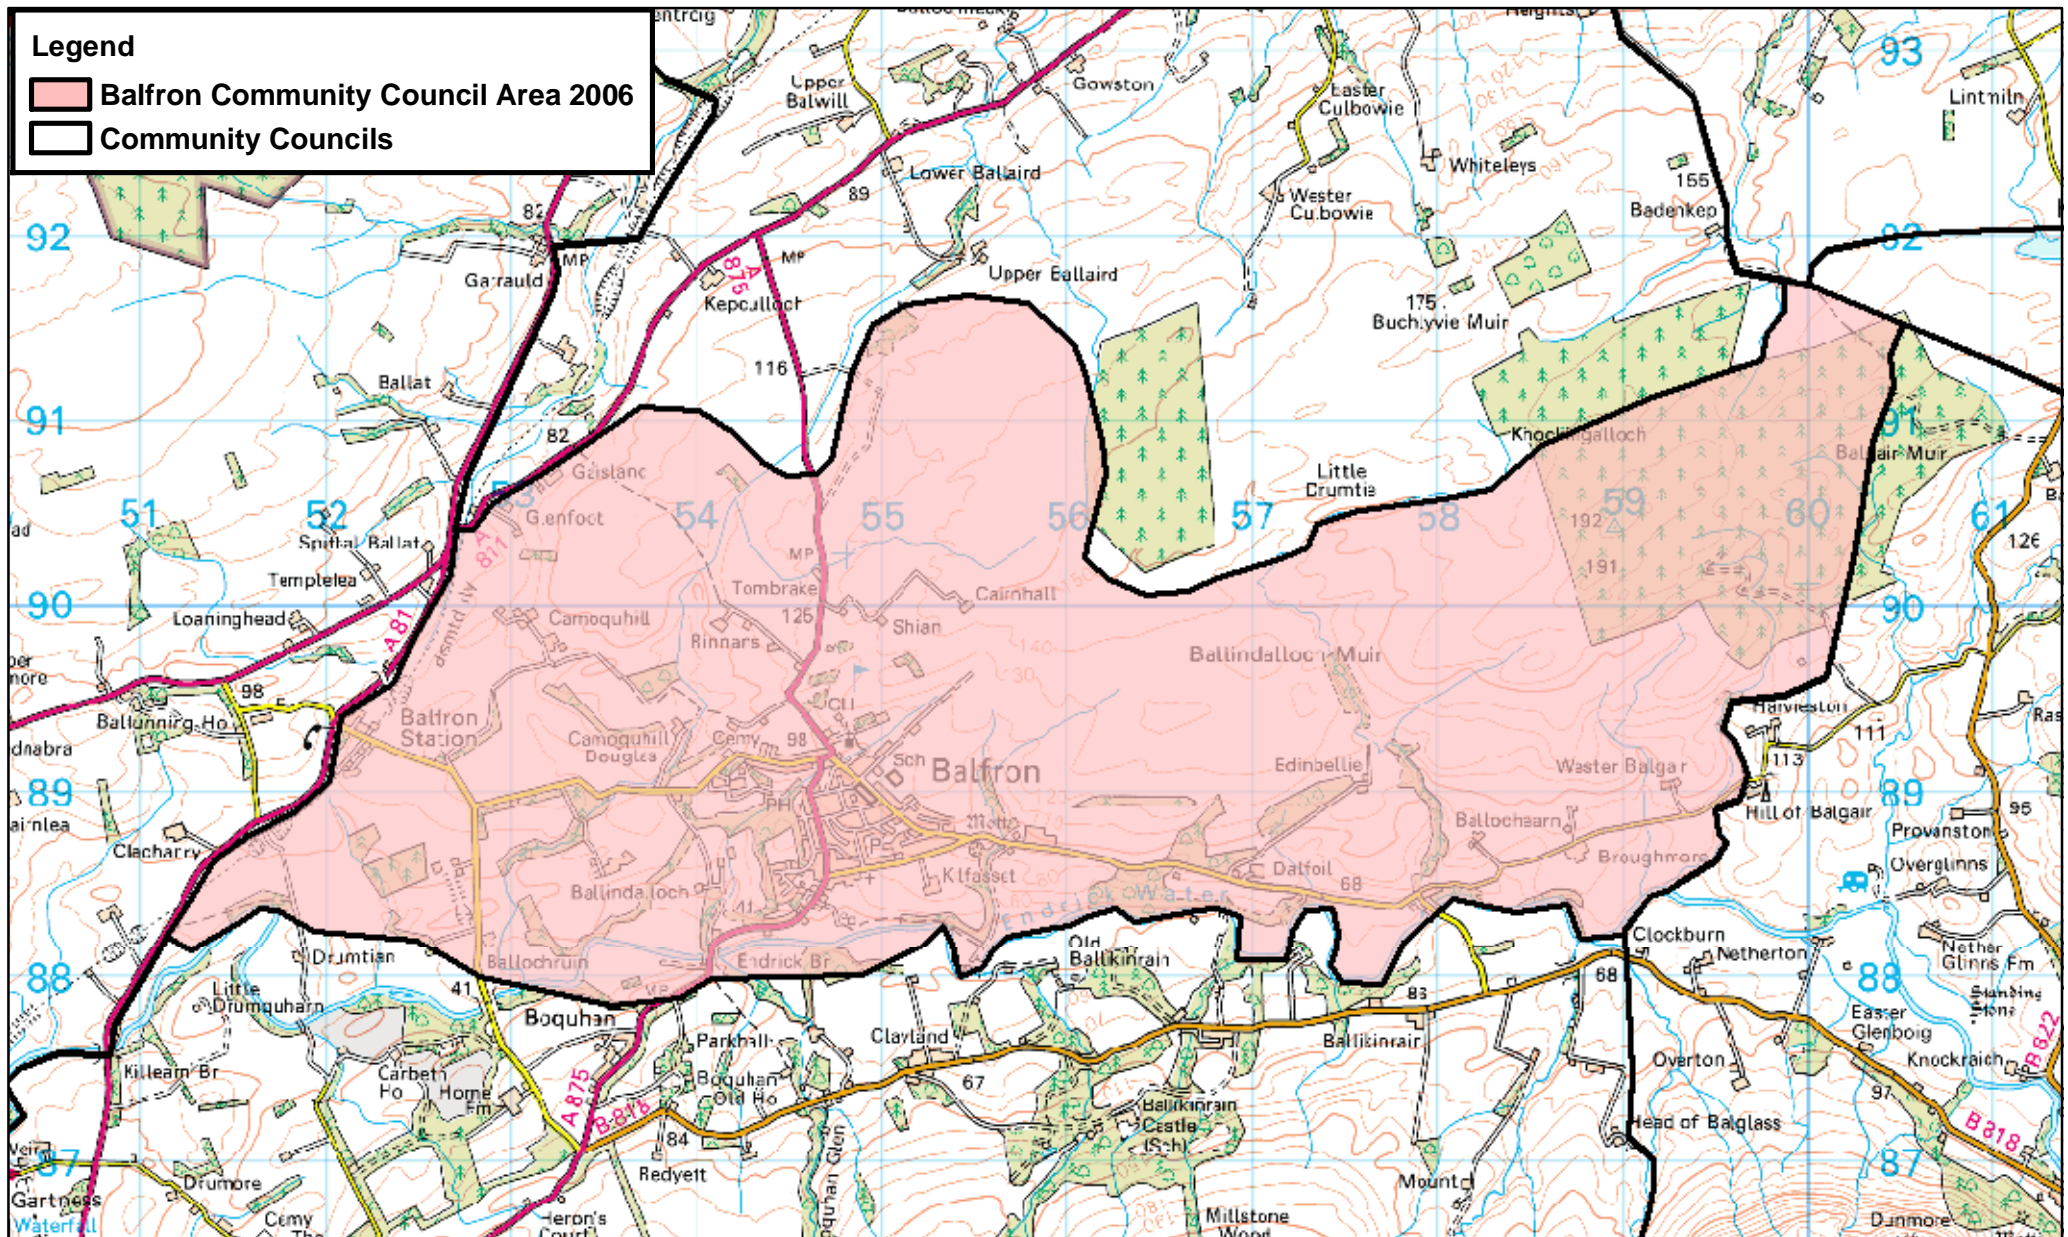

Legend

-  **Balfron Community Council Area 2006**
-  **Community Councils**

Based upon Ordnance Survey mapping with the permission of the controller of Her Majesty's Stationary Office (HMSO) (c) Crown Copyright. Unauthorised reproduction infringes Crown copyright and may lead to prosecution or civil proceedings. Stirling Council 100020780(2006)

Balfron Community Council Area 2006

Scale : 1:40,000

Date : October 2006